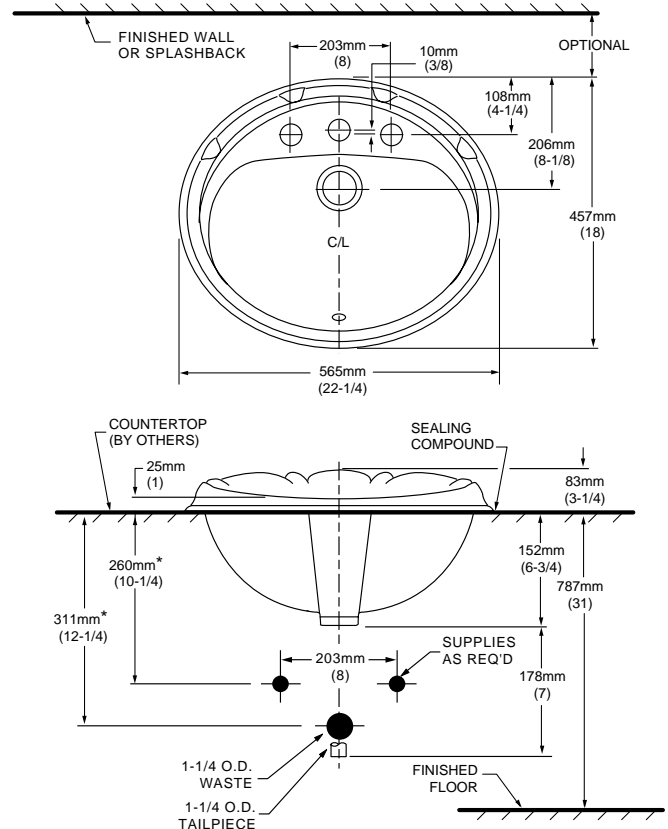

REMINISCENCE COUNTERTOP SINK

- Vitreous china
- Vintage-styled design with raised motif backplash
- Self-rimming with front overflow
- Design matched to Reminiscence toilet
- Supplied with cutout template
- Faucet ledge
Shown with 3801.452 Amarelis Jasmine faucet and handles (not included)

- 0511.800** Faucet holes on 8" (203mm) centers (illustrated)
- 0511.400** Faucet holes on 4" (102mm) centers
- 0511.100** Center hole only

Nominal Dimensions:
22-1/4" x 18" (565 x 457mm)

Bowl sizes:
16-1/2" (419mm) wide,
10" (254mm) front to back,
6" (152mm) deep

**Compliance Certifications -
Meets or Exceeds the Following Specifications:**

- ASME A112.19.2M for Vitreous China Fixtures

To Be Specified

- Color:
- Faucet*:
- Faucet Finish:
- Supplies:
- 1-1/4" Trap:

* See faucet section for additional models available

NOTES:
* DIMENSIONS SHOWN FOR LOCATION OF SUPPLIES AND "P" TRAP ARE SUGGESTED. FITTINGS NOT INCLUDED WITH FIXTURE AND MUST BE ORDERED SEPARATELY. FOR COUNTERTOP CUTOUT AND INSTALLATION INSTRUCTIONS USE TEMPLATE SUPPLIED WITH SINK.
IMPORTANT: Dimensions of fixtures are nominal and may vary within the range of tolerances established by ANSI Standard A112.19.2. These measurements are subject to change or cancellation. No responsibility is assumed for use of superseded or voided pages.